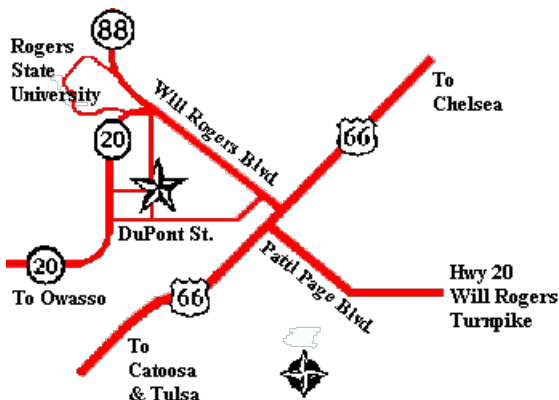

Free Forums

For complete listing, please check the Green Country Hamfest web page

ARRL

Digital Radio

OKDXA

ARES

VE TESTING

Friday & Saturday

FREE TEST TABLE

**With the latest
State-of-the-Art
Test Equipment**

Free Forums

Prizes and more Prizes

Claremore Expo Center!

Green Country Hamfest, Inc

P.O.Box 470132

Tulsa, Oklahoma 74147-0132

www.GreenCountryHamfest.org

info@GreenCountryHamfest.org

Vendors & Flea Market Tables

Forums

Steve Miller, AA5V

918.381.8574

aa5v@arrl.net

There will be no mail-in pre-registration this year

All pre-registration must be done online at

www.GreenCountryHamfest.org

On-line pre-registration will open about

1 January 2024 and close **31 March 2024**

Pre-registration tickets will be at the door

Tickets can be purchased at the door as usual

If you want a table you are urged to register for it online

As there may not be any available at the door